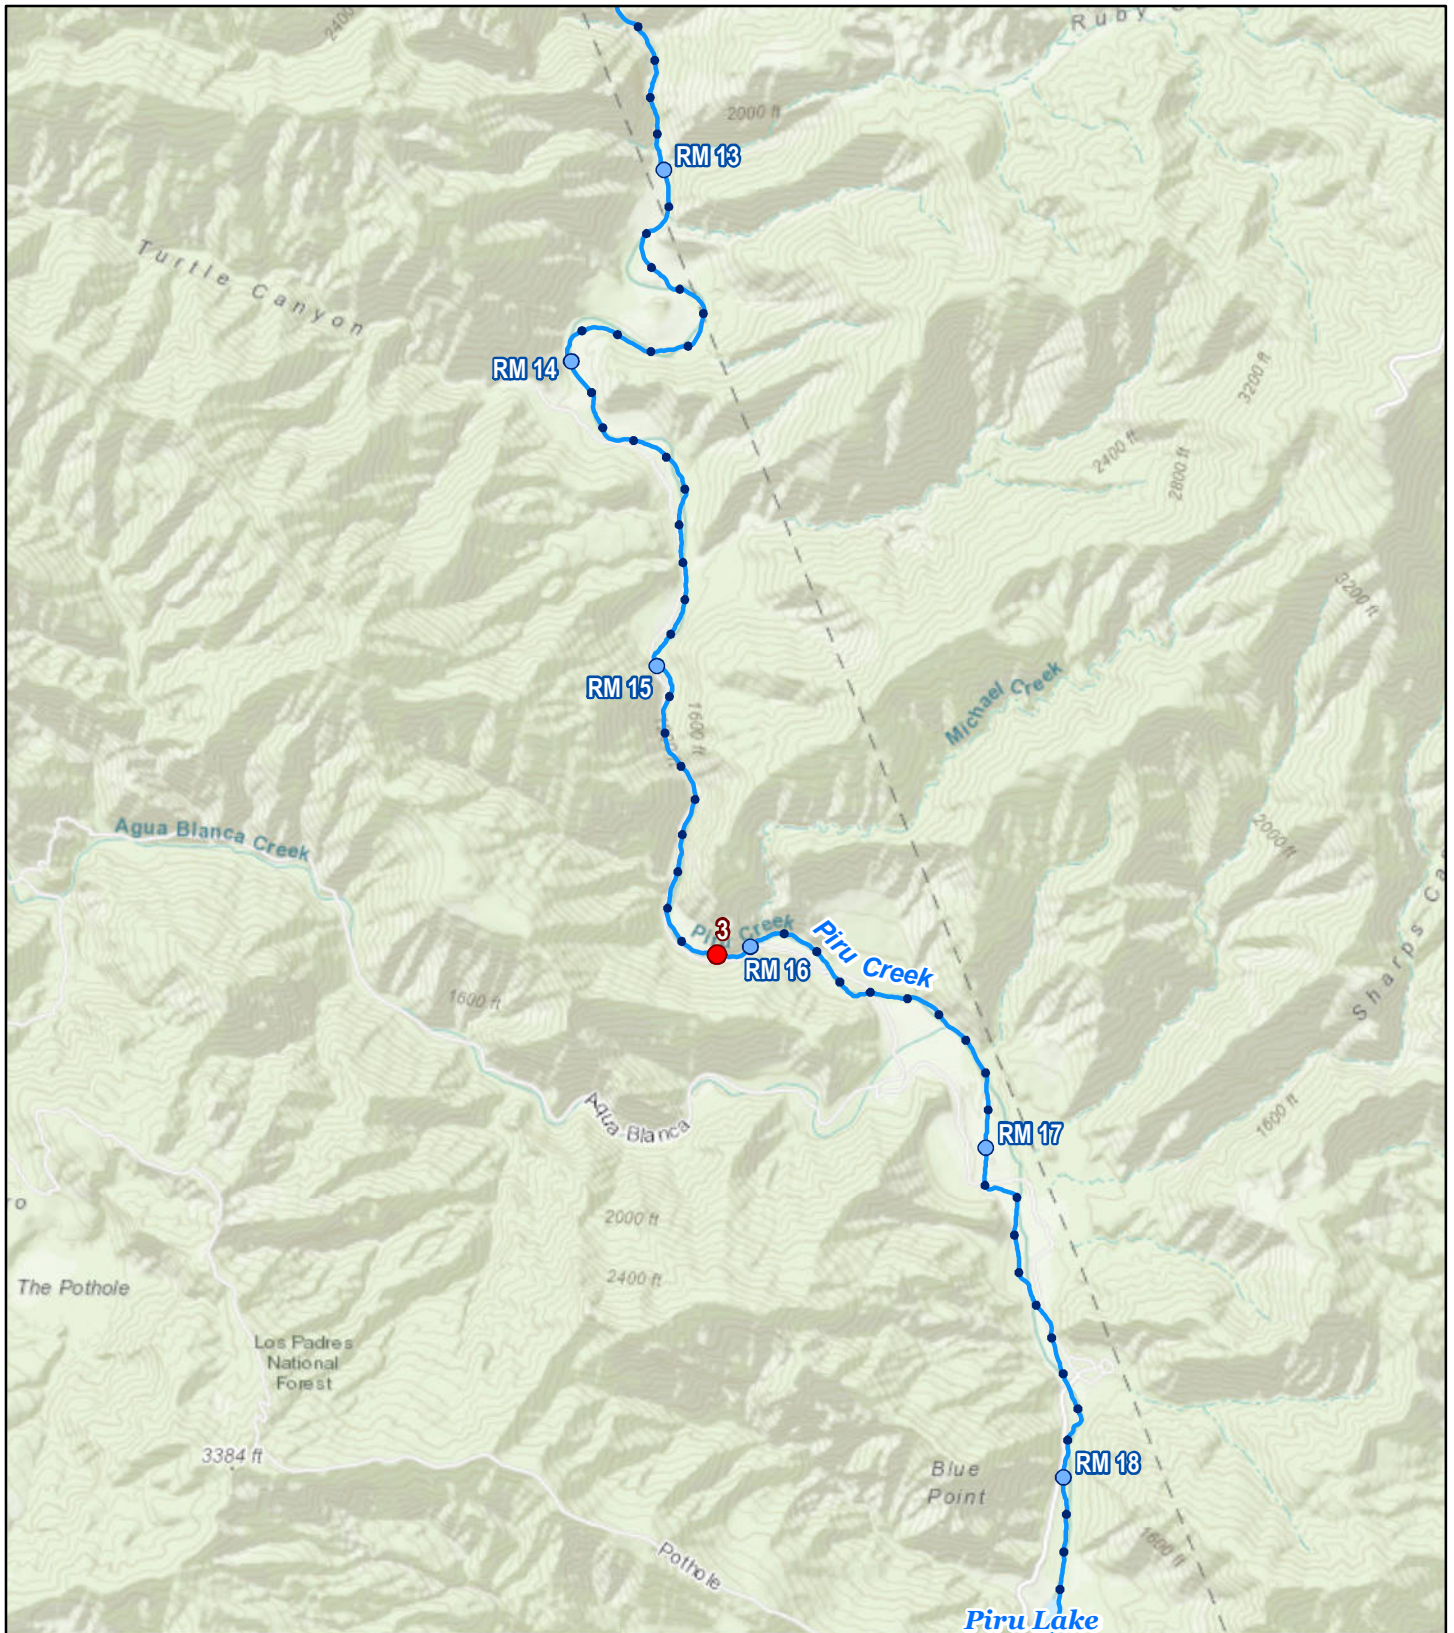

Legend

- Stream Fish / BMI Sampling Site
- Piru Creek

Projection: NAD 1983 2011 StatePlane California V FIPS 0405 Ft US
 Data: Survey Locations - HDR for CA DWR; Background - ESRI (2018)

Prepared: 11/2018

SOUTH SWP HYDROPOWER RELICENSING
 FERC PROJECT NO. 2426

Stream Fish & BMI Sampling Sites

Legend

- Stream Fish / BMI Sampling Site
- Piru Creek

Prepared: 11/2018
 Projection: NAD 1983 2011 StatePlane California V FIPS 0405 Ft US
 Data: Survey Locations - HDR for CA DWR; Background - ESRI (2018)

SOUTH SWP HYDROPOWER RELICENSING
 FERC PROJECT NO. 2426

**Stream Fish &
 BMI Sampling Sites**